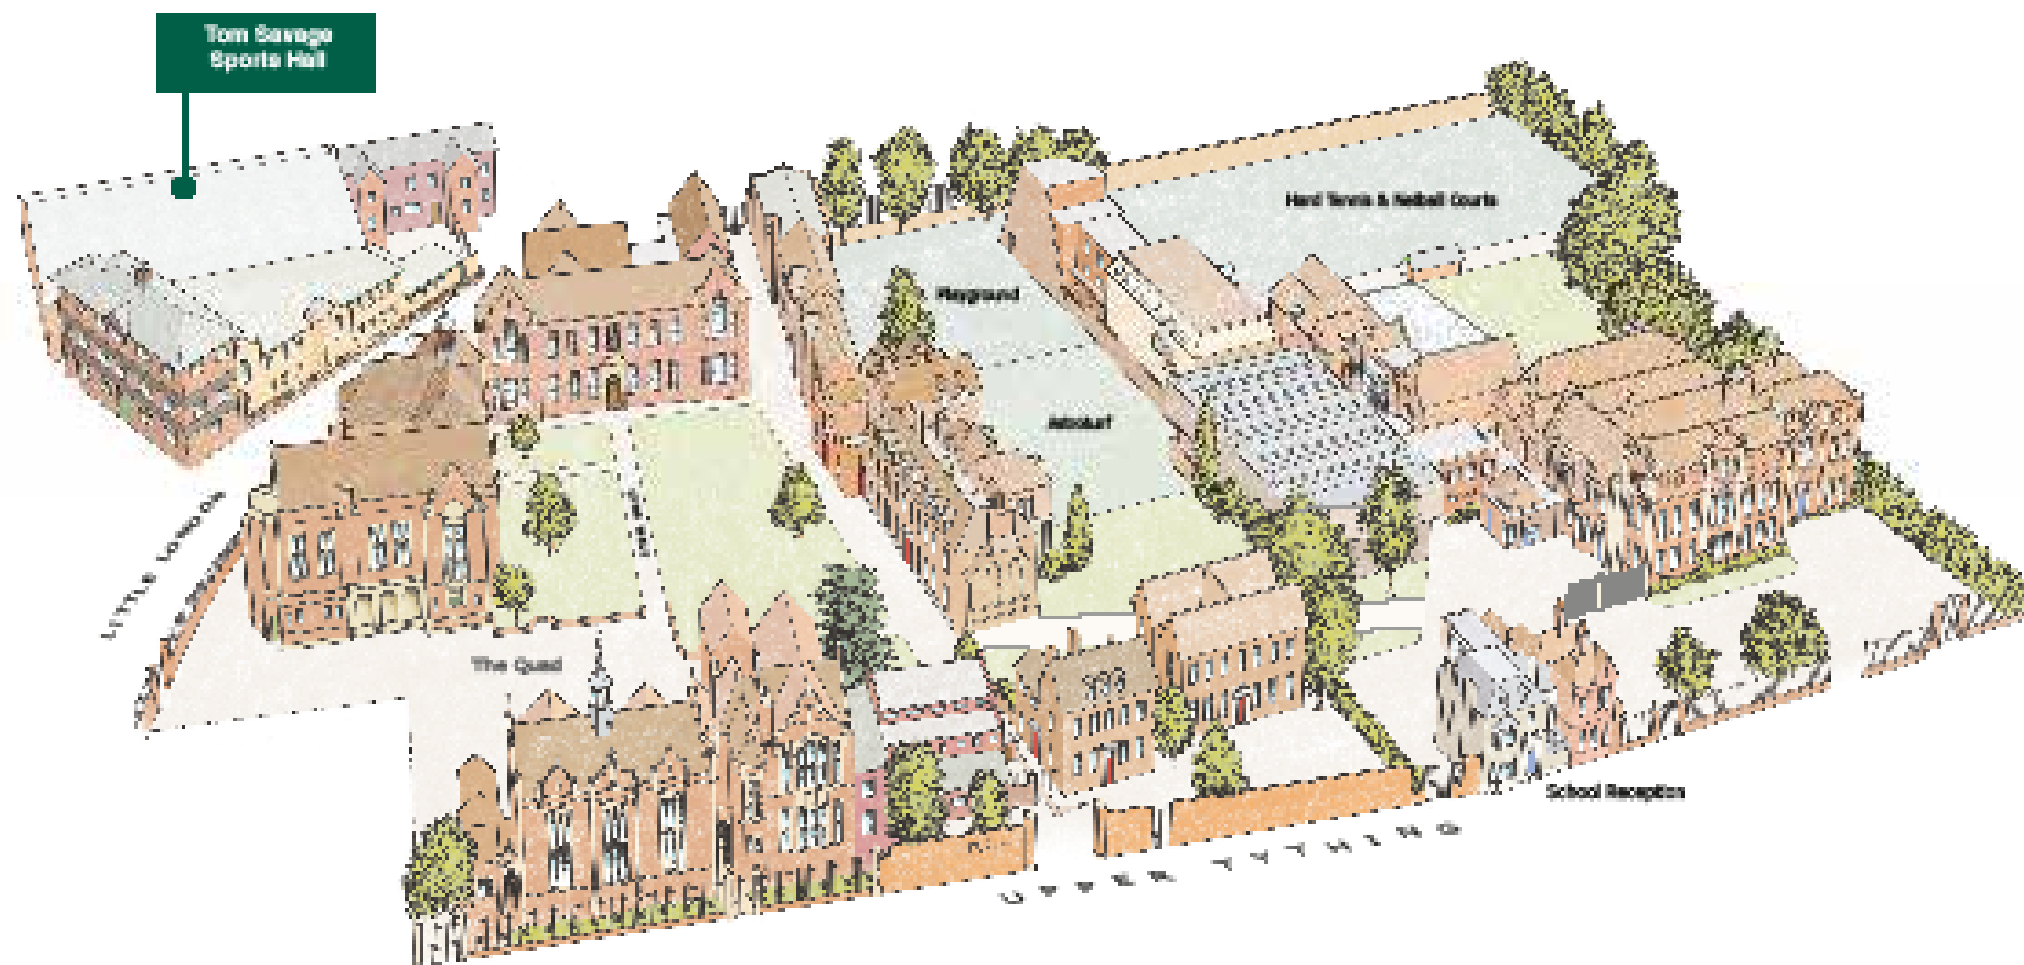

Monday 1	Tuesday 2	Wednesday 3	Thursday 4	Friday 5
Registration Early Risers	Registration Early Risers	Registration Early Risers	Registration Early Risers	Registration Early Risers
Break	Break	Break	Break	Break
Redpoint Climbing External Visit £10	Rush Trampoline Park External Visit £10	No Club	No Club	No Club
Lunch	Lunch	Lunch	Lunch	Lunch
Redpoint Climbing External Visit £10	Rush Trampoline Park External Visit £10	No Club	No Club	No Club
Break	Break	Break	Break	Break
Tuck Shop and Chill Out Time Night Owls	Tuck Shop and Chill Out Time Night Owls	Tuck Shop and Chill out Time Night Owls	Tuck Shop and Chill Out Time Night Owls	Tuck Shop and Chill Out Time Night Owls

# The Royal Grammar School Worcester

**RGS**  
WORCESTER

Senior School Site