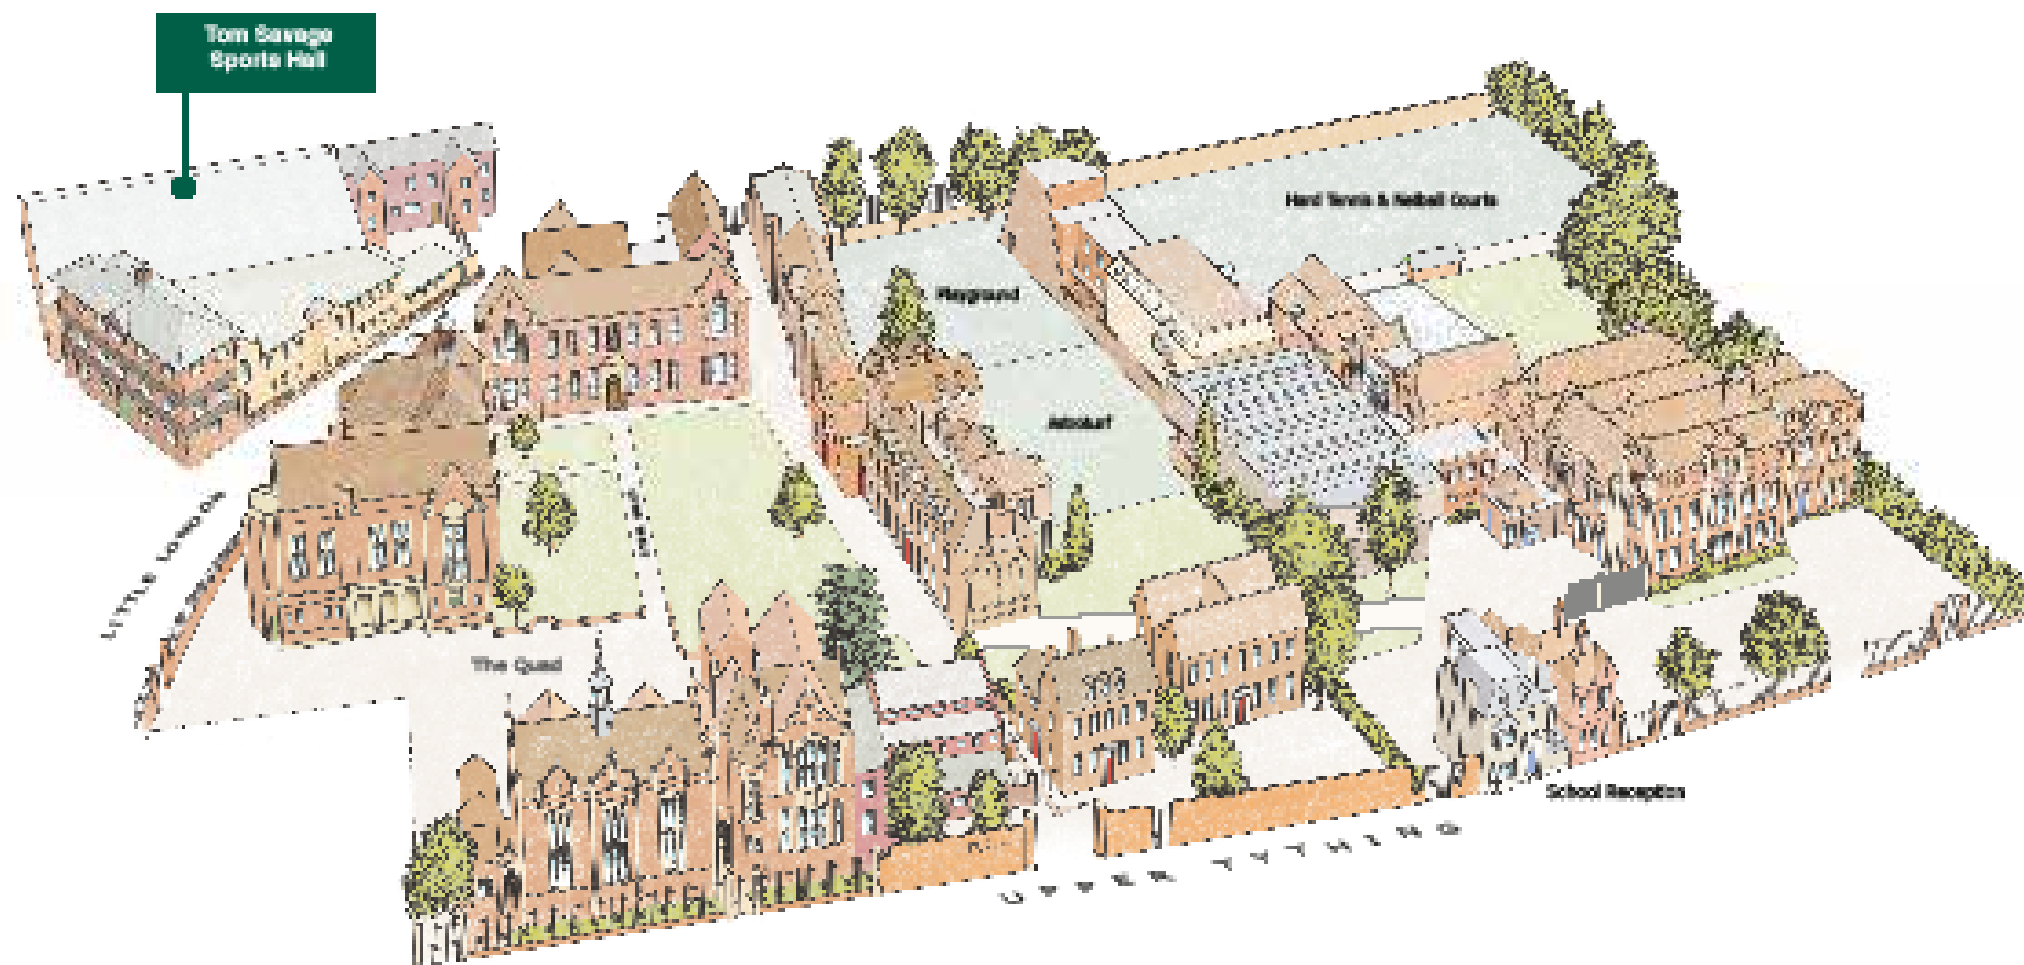

Monday 25	Tuesday 26	Wednesday 27	Thursday 28	Friday 29
Registration Early Risers	Registration Early Risers	Registration Early Risers	Registration Early Risers	Registration Early Risers
Break	Break	Break	Break	Break
Junior Lifeguard	Tennis at RGSW	Junior Lifeguard	Tech Camp/Go Karting	Multisports
Lunch	Lunch	Lunch	Lunch	Lunch
Junior Lifeguard	Tennis at RGSW	Junior Lifeguard	Tech Camp/Go Karting	Multisports
Break	Break	Break	Break	Break
Tuck Shop and Chill Out Time Night Owls	Tuck Shop and Chill Out Time Night Owls	Tuck Shop and Chill out Time Night Owls	Tuck Shop and Chill Out Time Night Owls	Tuck Shop and Chill Out Time Night Owls

# The Royal Grammar School Worcester

**RGS**  
WORCESTER

Senior School Site