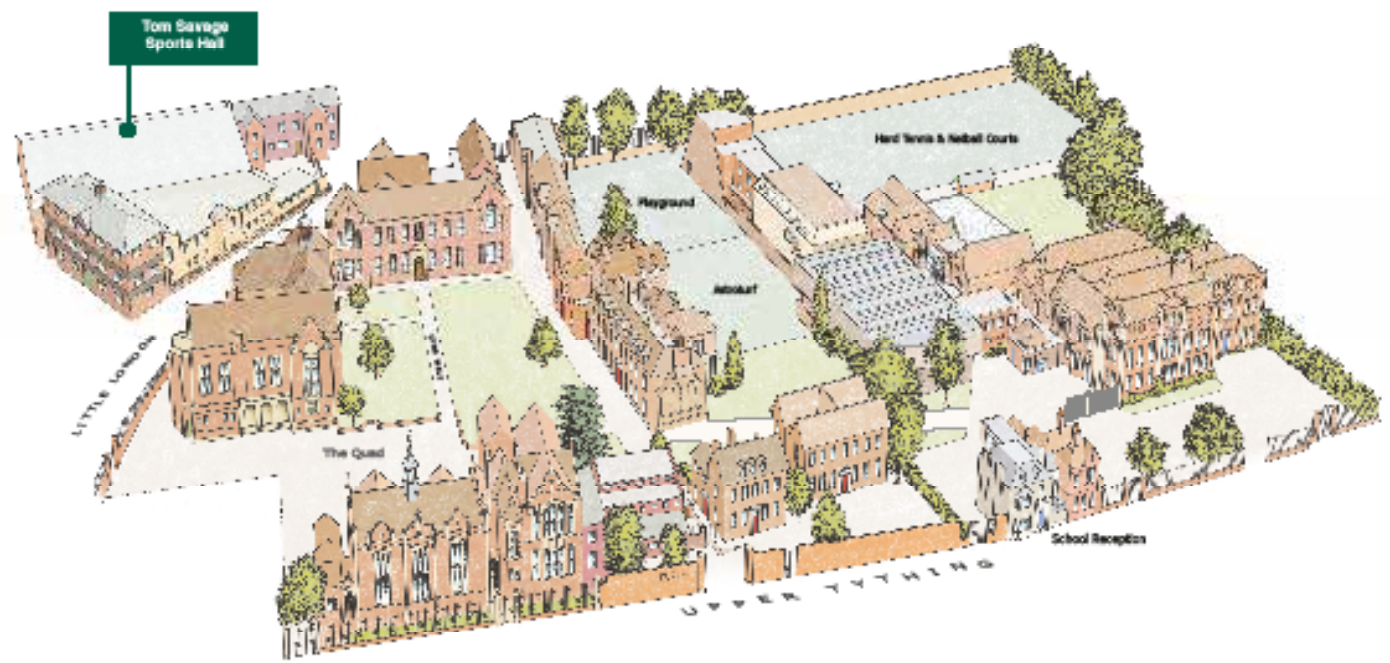

The Royal Grammar School Worcester

RGS
WORCESTER

Senior School Site